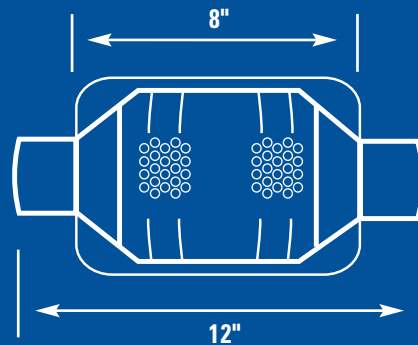

NEW

**Get faster, easier installations
on smaller engine applications.**

Eastern Catalytic 8" Universal

- Rated for engines up to 3.8L / 4,250 lbs.
- Smaller size makes them easier to fit on small cars and in tight installations – perfect for many imports and small engine applications
- Available inlet and outlet sizes: 1.75", 2", 2.25"

OBD II Compliant* / 49 States

*California excluded

Available for all popular domestic and import applications.

PART #	BODY/OA	IN/OUT ID	AIR	SENSOR PORT	L/lbs
70380	8" / 12"	1.75"	NO	NO	3.8 / 4,250
70382	8" / 12"	2"	NO	NO	3.8 / 4,250
70384	8" / 12"	2.25"	NO	NO	3.8 / 4,250